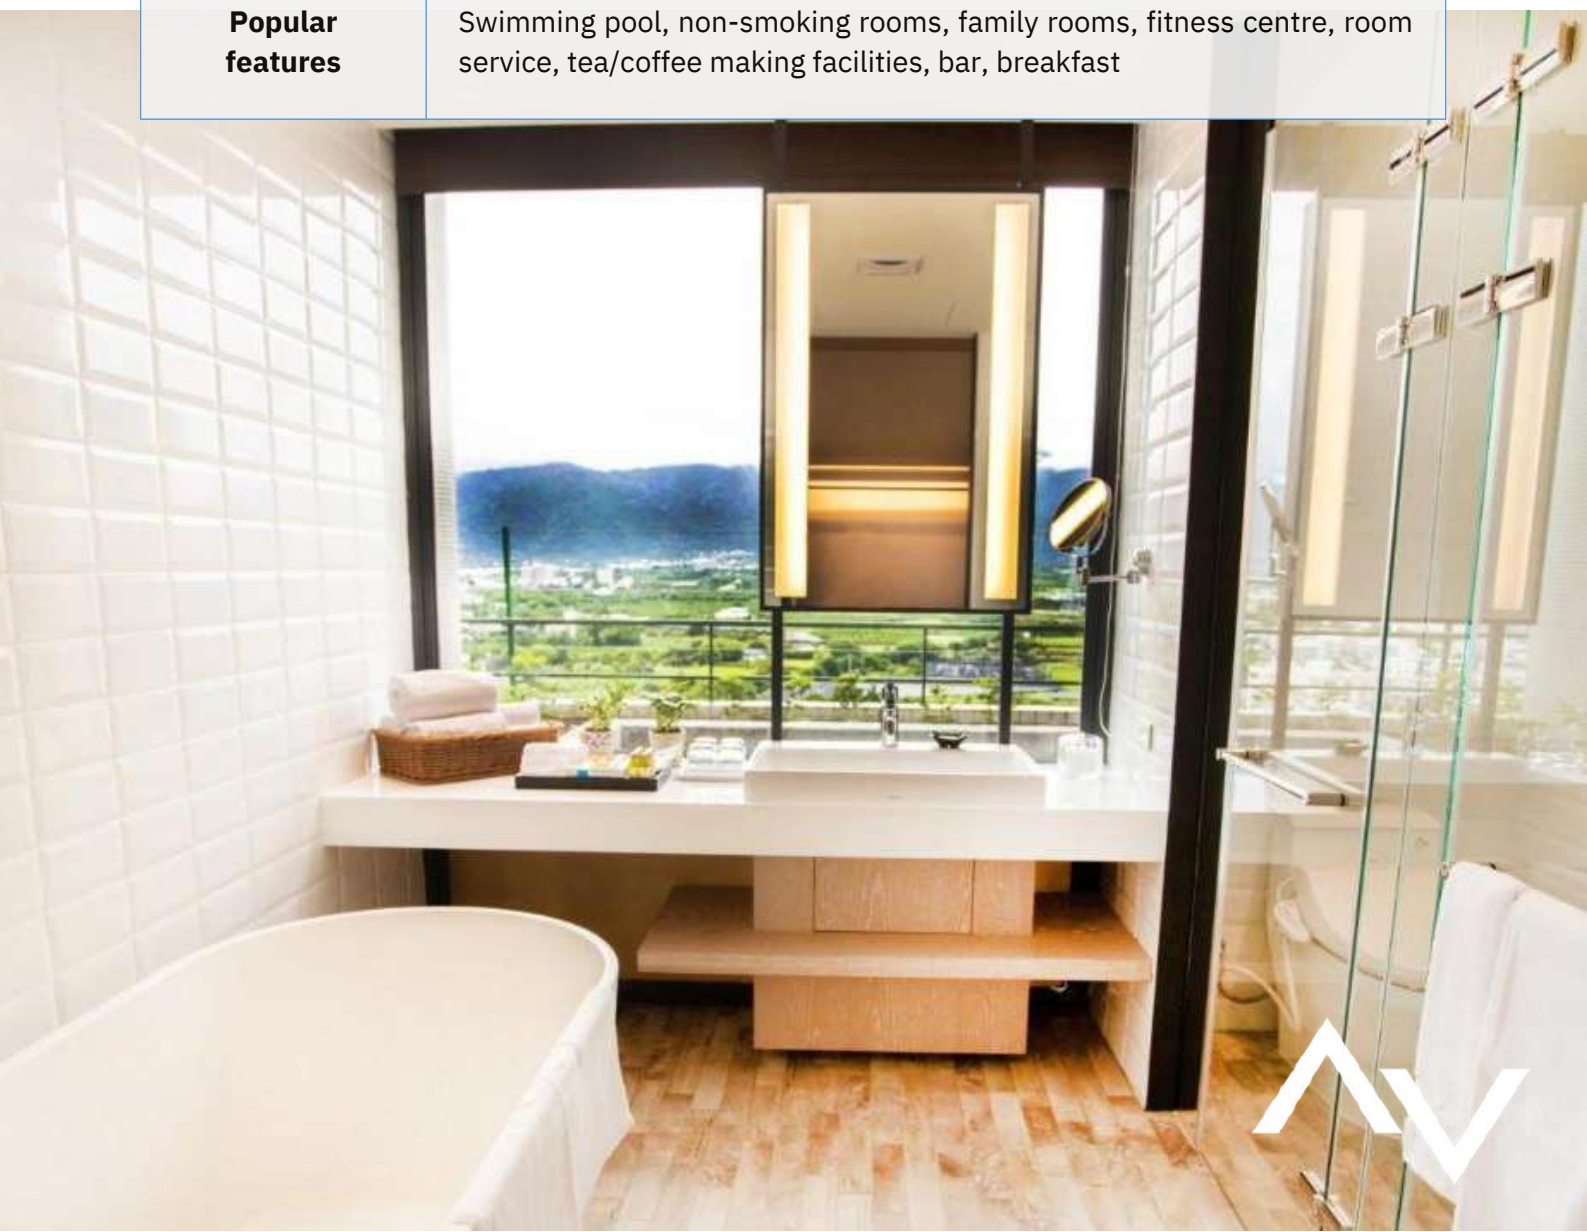

2024 CHALLENGETAIWAN

HOTEL DESCRIPTIONS

FORMOSAN NARUWAN HOTEL - 5-STAR

HOTEL DESCRIPTION

This well positioned hotel offers an outdoor swimming pool, a spa centre, a fitness centre, a children's playground, a games room and a garden. Free WiFi is provided throughout the whole property.

Formosan Naruwan Hotel is a 10-minute drive from Taitung Seashore Park and 20-minute drive from Chulu Ranch. Luyeh Hill is about 30 minutes' drive away.

Guests can laze in soothing massage, play in the games room or plan day trips from the tour desk. Currency exchange, meeting facilities and laundry service can all be requested.

The on-site restaurant serves daily breakfast only. Local dining options are reachable at Zhengqi Road Night Market with a 10-minute drive.

FORMOSAN NARUWAN HOTEL 5-STAR

ROOM DESCRIPTIONS

Deluxe Single	Each room offers a cable TV, a safety deposit box and a work desk. Complete with a refrigerator, the dining area also has an electric kettle. Featuring a shower, private bathroom also comes with a hairdryer and free toiletries
Deluxe Double/Twin	Each room offers a cable TV, a safety deposit box and a work desk. Complete with a refrigerator, the dining area also has an electric kettle. Featuring a shower, private bathroom also comes with a hairdryer and free toiletries
Popular features	Swimming pool, non-smoking rooms, family rooms, fitness centre, room service, tea/coffee making facilities, bar, breakfast